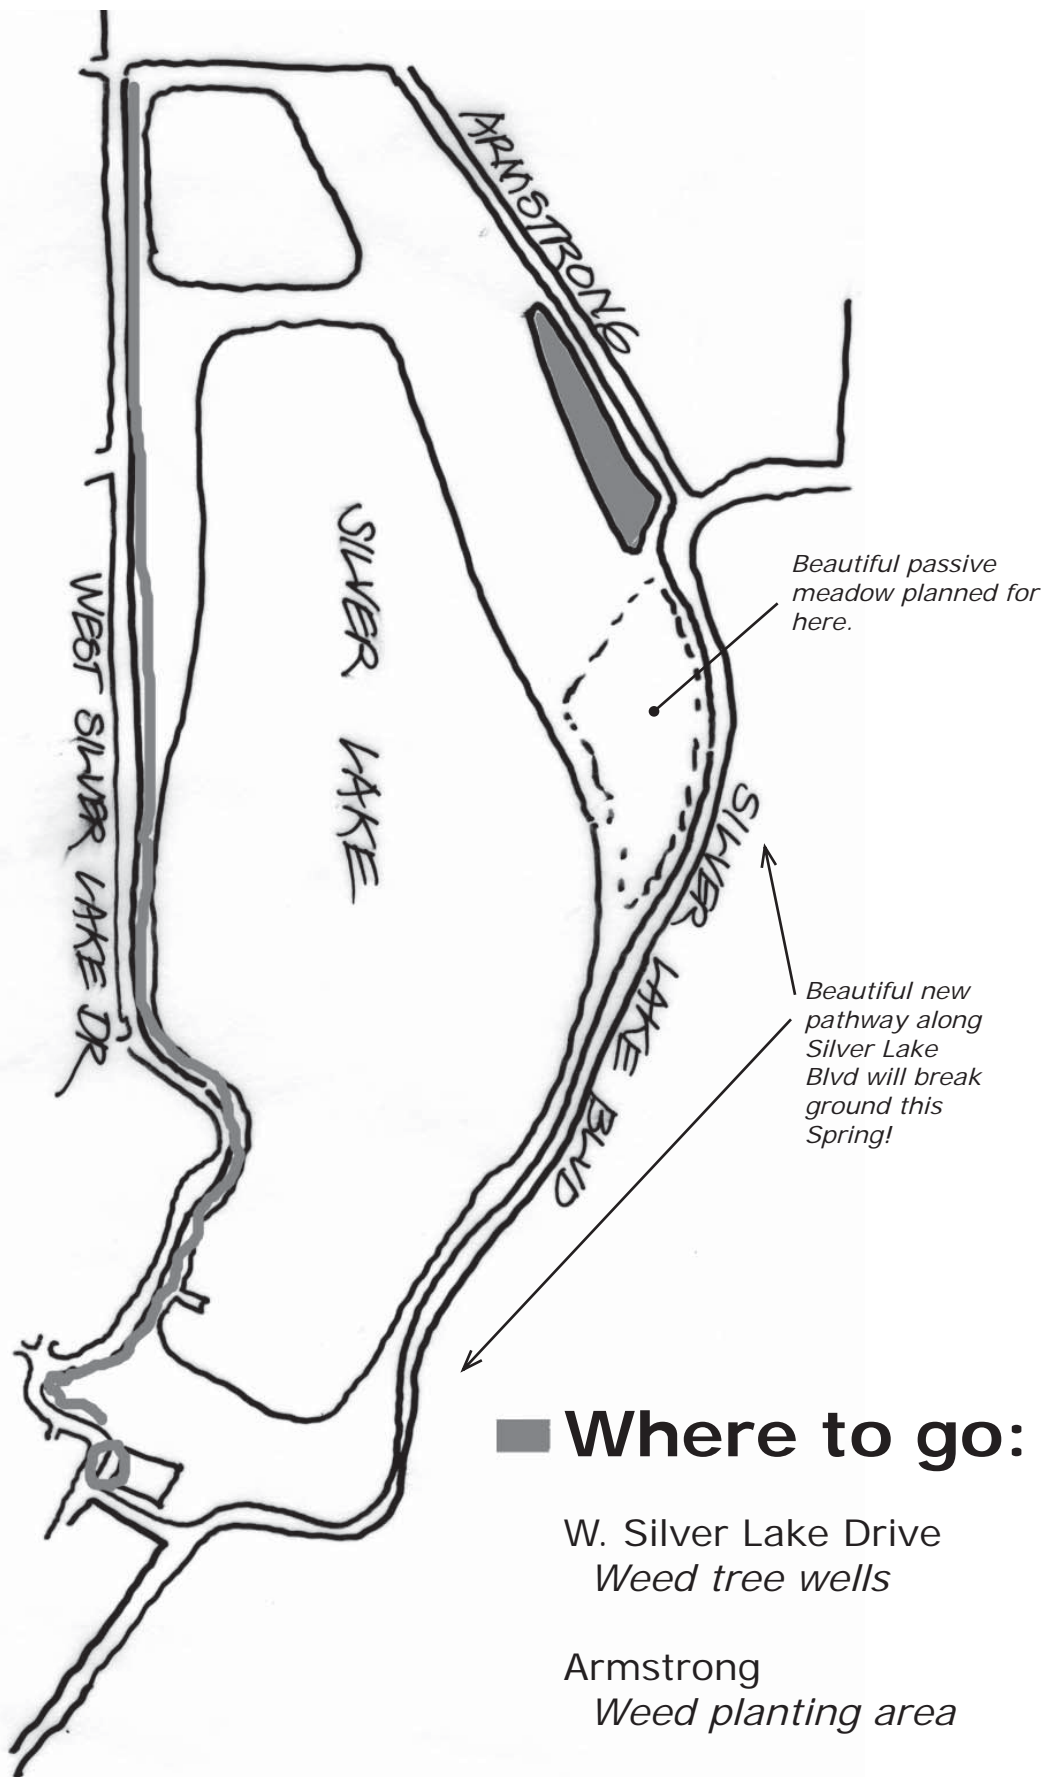

www.csslr.org

Beautiful pathway along W. Silver Lake Dr completed!

Saturday, April 28
8:30am-Noon (or
any part thereof
convenient for you.)

Beautiful passive meadow planned for here.

Beautiful new pathway along Silver Lake Blvd will break ground this Spring!

■ Where to go:

W. Silver Lake Drive
Weed tree wells

Armstrong
Weed planting area

Silver Lake Rec Center
Plant trees

(We intend to have a good time.)